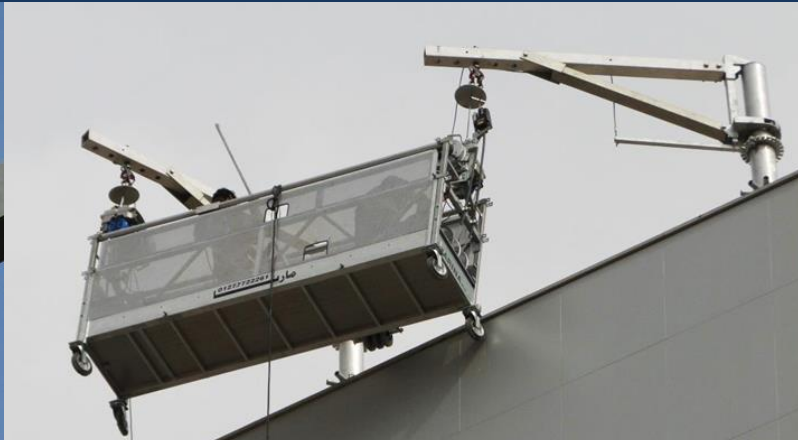

SKY CLIMBER News: April 2014

1,5 m mesh cladded Light Weight Cage for permanent installation with CX500 hoist, Sky Lock, wire winder and access ladder

5 m mesh cladded LWS PI with Alpha 500 hoists, Sky Grips and access ladder

SKY CLIMBER News: April 2014

3 and 5 m mesh cladded Light Weight Stage for permanent installation with Alpha 500 hoists, Sky Locks, wire winders and rotatable davit arms.

SKY CLIMBER News: April 2014

5 meters mesh clad Light Weight Stage with Alpha 500 hoists, Sky Locks and wire winders

Rotatable davit arms